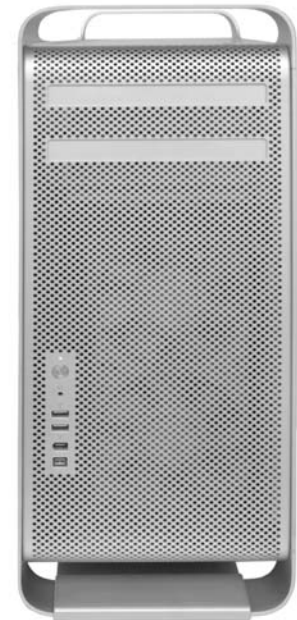

# Mac Pro

Discreet lockdown system for Mac Pro

Patent Pending  
No. GB 1100416.5  
Product Code: PL030A

The Mac Pro has become the most sought after computer on the market, making them extremely desirable to thieves due to their high resale value. The unique ProLOCK™ lockdown system has been specifically developed to fulfil the need for a discreet and high-tech security solution for Mac Pro towers.

The ProLOCK™ does not impair the aesthetics of the Mac Pro, as it secures the computer through the feet in the base of the computer chassis. The ProLOCK™ is constructed using 3mm heavy gauge steel and can be bolted to the desk or floor. All units come with a high-security anti-tamper and anti-drill block lock.

It is possible to secure the mouse, keyboard and other cables at the rear of the unit. An optional rear-casing padlock can be provided to prevent unauthorised access to the valuable internal components, and an optional heavy-duty security cable can be added on either side of the unit to secure the LCD Cinema Display.

## Features & Benefits

- Discreet high-security lockdown system for the Apple Mac Pro
- Does not impair the aesthetics of the Mac Pro
- Can be bolted to desk or floor
- Cost effective solution
- Easy installation
- Secures keyboard, mouse and power cables
- High-security anti-tamper lock - keyed alike
- Optional heavy-duty security cable to protect monitor
- Optional 30mm rear casing padlock to lock chassis side panel